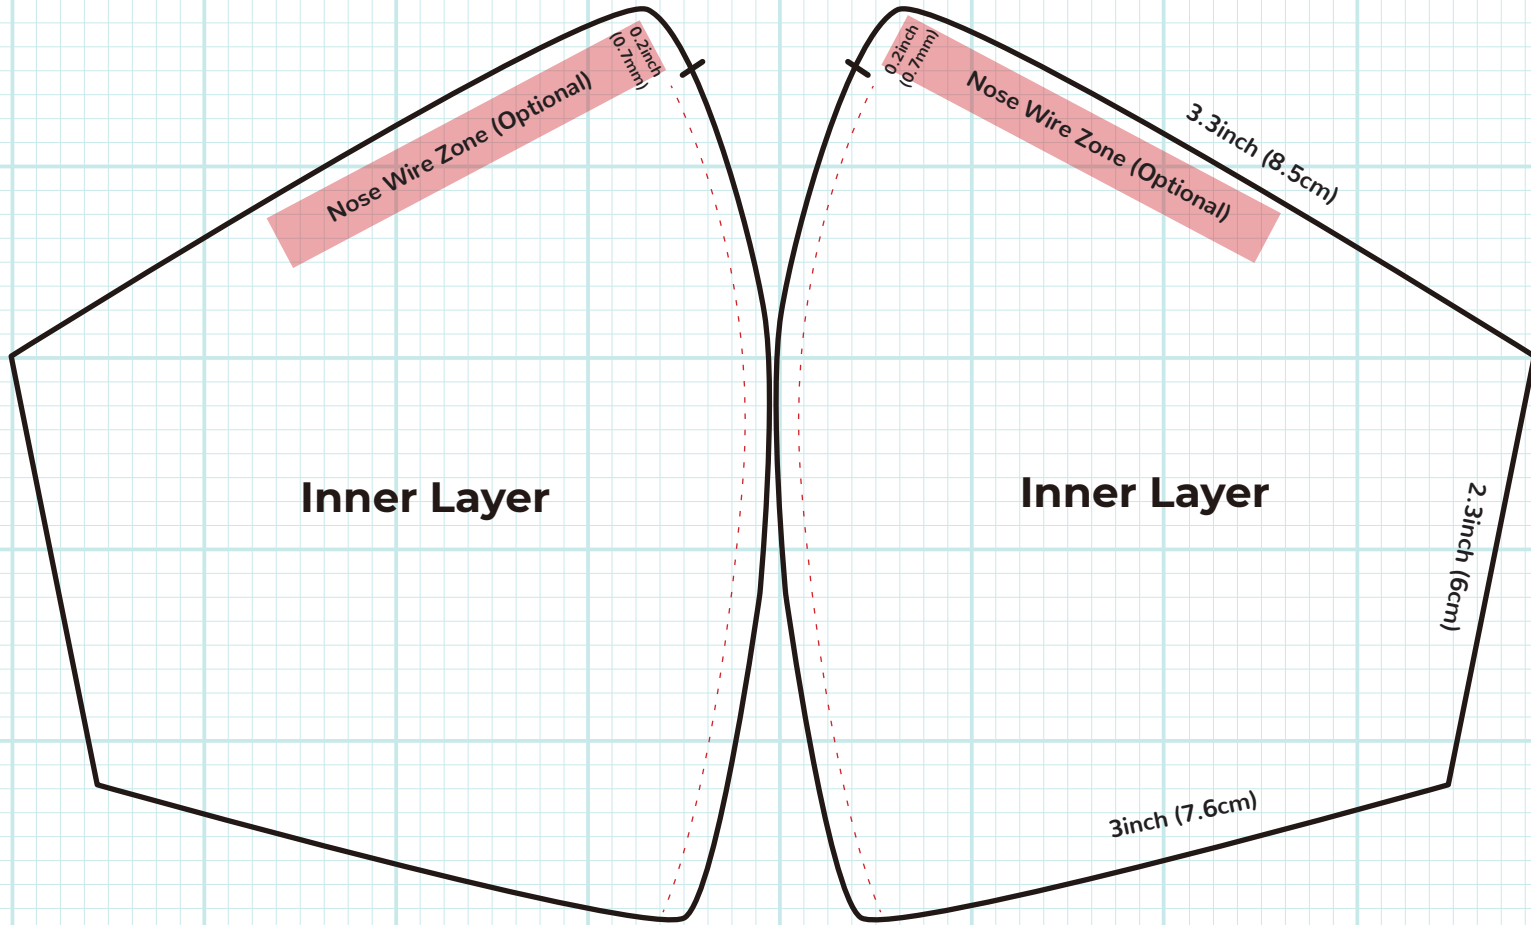

Filter Mask

Nose Wire Zone (Optional):
Leave open only if you want to include the nose wire option.

2" (5.08cm)

Please check your scale here after print

Inner Layer

Inner Layer

Filter Mask

-2-

Nose Wire Zone (Optional):
Leave open only if you want to include the nose wire option.

2" (5.08cm)

Please check your scale here after print